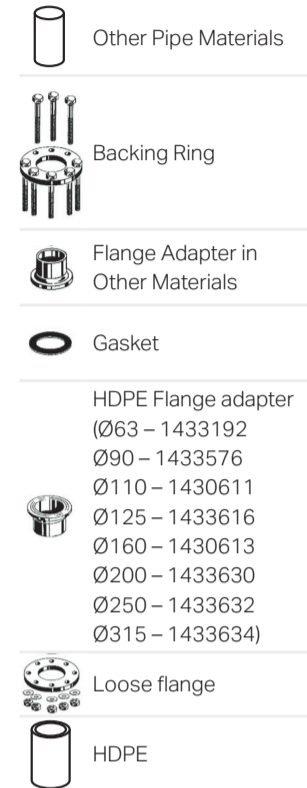

To 40, 50, 56, 63, 75, 110, 125, 160, 200, 250, 315mm HDPE from other Pipe Materials with same size

With Lip Seal

With Adapter Clamping Connector

Scan QR for product codes and information:

With Slab Repair For Copper Pipes (Scenario 1)

(Scenario 2)

For PVC Pipes

Scan QR for product codes and information:

With Flange Adapter

To 40, 50, 56, 63, 75, 110mm HDPE from other Pipe Materials with different size

With Rubber Adapter

With Rubber Adapter & Reducer