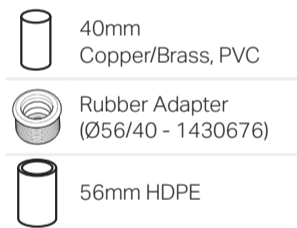

To 40, 50, 56, 63, 75, 110, 125, 160, 200, 250, 315mm HDPE from other Pipe Materials with same size

With Lip Seal

With Adapter Clamping Connector

Scan QR for product codes and information:

With Slab Repair For Copper Pipes (Scenario 1)

(Scenario 2)

For PVC Pipes

Scan QR for product codes and information:

With Flange Adapter

To 40, 50, 56, 63, 75, 110mm HDPE from other Pipe Materials with different size

With Rubber Adapter

With Rubber Adapter & Reducer