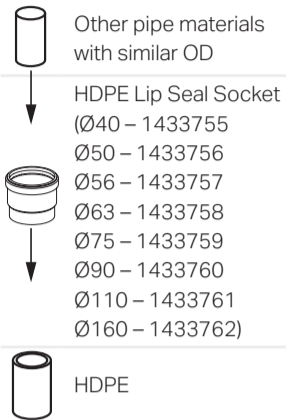

To 40, 50, 56, 63, 75, 110, 125, 160, 200, 250, 315mm HDPE from other Pipe Materials with same size

With Lip Seal

With Adapter Clamping Connector

Scan QR for product codes and information:

With Slab Repair For Copper Pipes (Scenario 1)

(Scenario 2)

For PVC Pipes

Scan QR for product codes and information:

With Flange Adapter

To 40, 50, 56, 63, 75, 110mm HDPE from other Pipe Materials with different size

With Rubber Adapter

With Rubber Adapter & Reducer