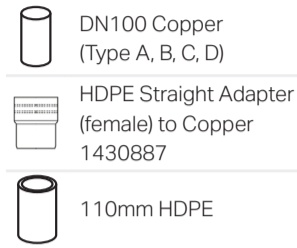

To 40, 50, 56, 63, 75, 110, 125, 160, 200, 250, 315mm HDPE from other Pipe Materials with same size

With Lip Seal

With Adapter Clamping Connector

Scan QR for product codes and information:

With Slab Repair For Copper Pipes (Scenario 1)

(Scenario 2)

For PVC Pipes

Scan QR for product codes and information:

With Flange Adapter

To 40, 50, 56, 63, 75, 110mm HDPE from other Pipe Materials with different size

With Rubber Adapter

With Rubber Adapter & Reducer