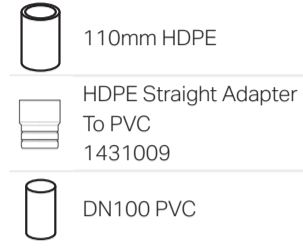

To 40, 50, 56, 63, 75, 110, 125, 160, 200, 250, 315mm HDPE from other Pipe Materials with same size

With Lip Seal

With Adapter Clamping Connector

Scan QR for product codes and information:

With Slab Repair For Copper Pipes (Scenario 1)

(Scenario 2)

For PVC Pipes

Scan QR for product codes and information:

With Flange Adapter

To 40, 50, 56, 63, 75, 110mm HDPE from other Pipe Materials with different size

With Rubber Adapter

With Rubber Adapter & Reducer