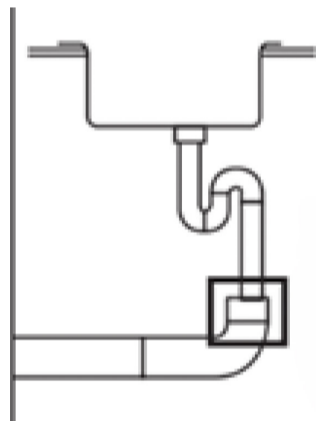

(Scenario 2)

For PVC Pipes

Scan QR for product codes and information:

With Flange Adapter

To 40, 50, 56, 63, 75, 110mm HDPE from other Pipe Materials with different size

With Rubber Adapter

With Rubber Adapter & Reducer