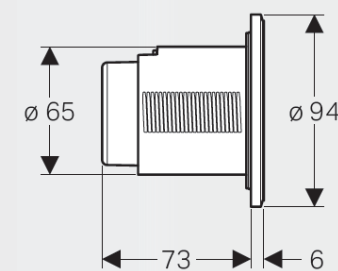

GEBERIT SIGMA

ABS ROUND PNEUMATIC REMOTE BUTTONS

Image	Code	Description	Application	Warranty	Compatible Flush Buttons	Specifications
	116.056.JQ.1	Geberit Sigma Round Remote Matt Chrome / Chrome Trim Fingerprint-resistant coating	Residential & Hotel Accommodation	3 Years	• Geberit Sigma8 • Geberit Sigma8 Duofix	
	116.056.KH.1	Geberit Sigma Round Remote Chrome / Matt Chrome Trim				
	116.056.KJ.1	Geberit Sigma Round Remote White / Chrome Trim				
	116.056.KK.1	Geberit Sigma Round Remote White / Gold Trim				
	116.056.KM.1	Geberit Sigma Round Remote Black / Chrome Trim				

The Round Remote Dual Flush button provides a solution where the cistern cannot be mounted directly behind the toilet pan. The button can be placed anywhere within two meters of the cistern.

*The cistern cannot be serviced through remote buttons—separate service access is required for the cistern.