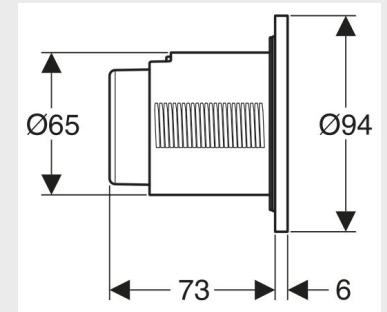

GEBERIT SIGMA*

ABS ROUND PNEUMATIC REMOTE BUTTONS

Image	Code	Description	Application	Warranty	Compatible Flush Buttons	Specifications
	1811563	Geberit Sigma Remote Round Dual Flush Button Chrome	Residential & Hotel Accommodation	15 Years (Domestic Use) 1 Year (Commercial)	Geberit Sigma8 Geberit Sigma8 Duofix	
	1811564	Geberit Sigma Remote Round Dual Flush Button Satin Chrome				
	1811562	Geberit Sigma Remote Round Dual Flush Button White				

The Round Remote Dual Flush button provides a solution where the cistern cannot be mounted directly behind the toilet pan. The button can be placed anywhere within two meters of the cistern.

*Reece exclusive product

**The cistern cannot be serviced through remote buttons—separate service access is required for the cistern.